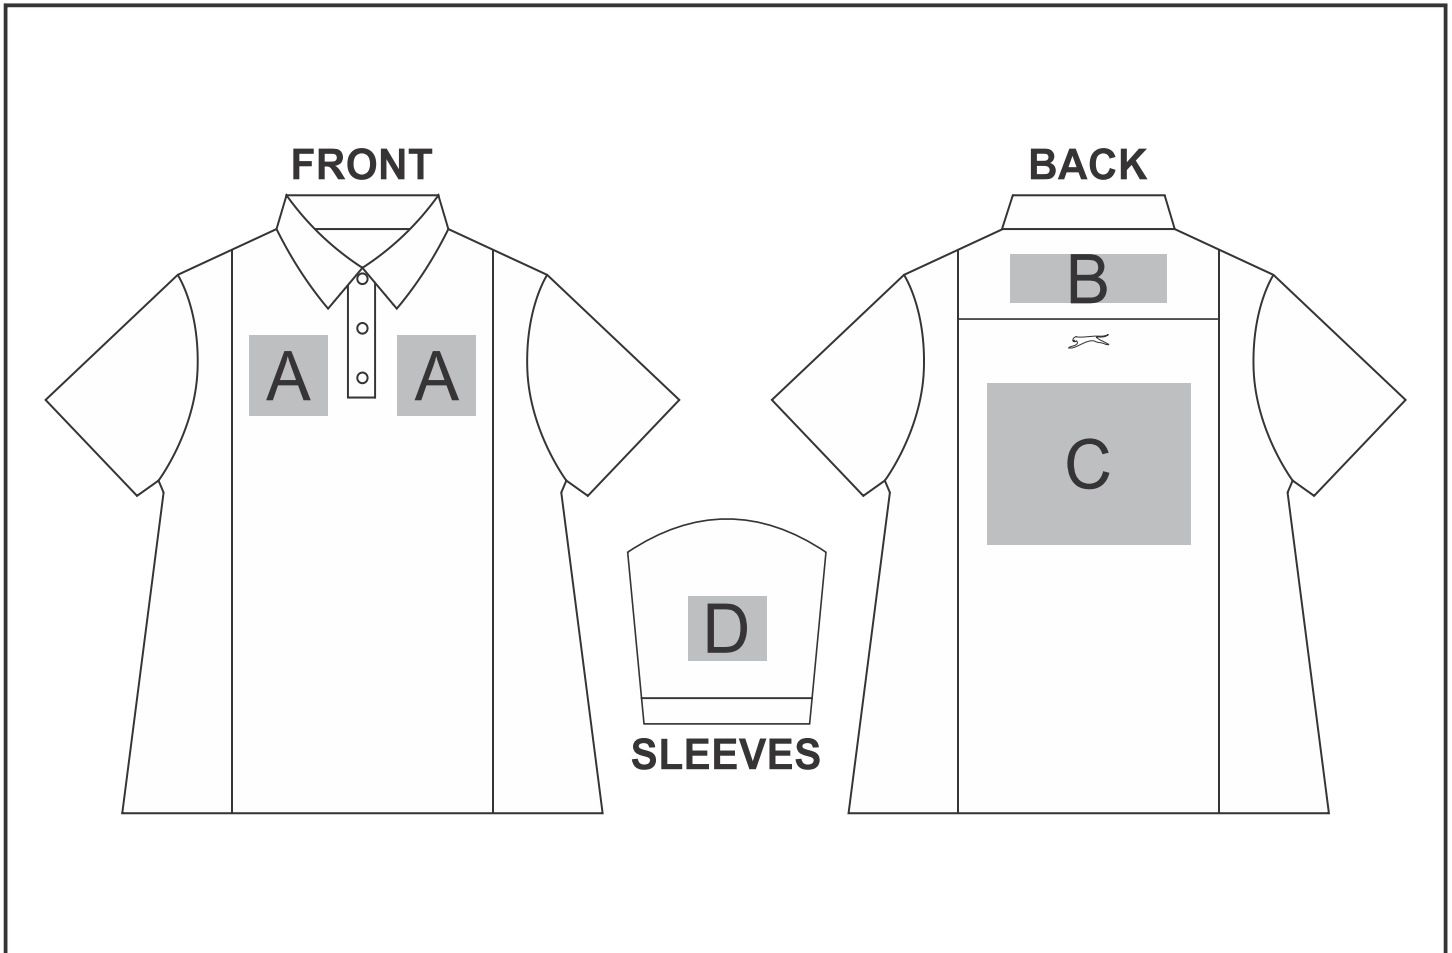

SLAZ-11405

Ladies Hydro Golf Shirt

Also available in
**LOGO
24**
Check Logo24
guide and t's & c's

Need to know:

- Includes 1-Position Embroidery OR 1-Position Digital Transfer OR 1-Position Laser Engraving (setup fees apply)
- No Laser on Black Items
- Laser colour: Tonal
- DTC/EMB inclusive Parameters: Left/Right Chest or Back = 100mm x 100mm

Branding Options:

Position	Branding Method (Branding Code)	No. of Colours	Dimension
A	Embroidery (EM-CLOTHING)	N/A	100mm wide x 100mm high
A	Digital Transfer T-shirts A6 (DTC-T1)	Full Colour	100mm wide x 100mm high
A	Screen Print (SA)	6 Colours	100mm wide x 80mm high
A	Laser Engraving (LG)	N/A	100mm wide x 80mm high
A	Silicone (STP-A)	N/A	30mm wide x 30mm high
A	Silicone (STP-B)	N/A	50mm wide x 50mm high
A	Silicone (STP-C)	N/A	80mm wide x 80mm high

A	Silicone (STP-D)	N/A	100mm wide x 40mm high
---	------------------	-----	------------------------

B	Digital Transfer T-shirts A6 (DTC-T1)	Full Colour	105mm wide x 50mm high
B	Digital Transfer T-shirts A5 (DTC-T2)	Full Colour	200mm wide x 50mm high
B	Silicone (STP-A)	N/A	30mm wide x 30mm high
B	Silicone (STP-B)	N/A	50mm wide x 50mm high
B	Silicone (STP-C)	N/A	80mm wide x 50mm high
B	Silicone (STP-D)	N/A	120mm wide x 40mm high

C	Embroidery (EM-CLOTHING)	N/A	200mm wide x 200mm high
C	Digital Transfer T-shirts A6 (DTC-T1)	Full Colour	105mm wide x 148mm high
C	Digital Transfer T-shirts A5 (DTC-T2)	Full Colour	210mm wide x 148mm high
C	Screen Print (SA)	6 Colours	260mm wide x 200mm high
C	Silicone (STP-A)	N/A	30mm wide x 30mm high
C	Silicone (STP-B)	N/A	50mm wide x 50mm high
C	Silicone (STP-C)	N/A	80mm wide x 80mm high
C	Silicone (STP-D)	N/A	120mm wide x 40mm high